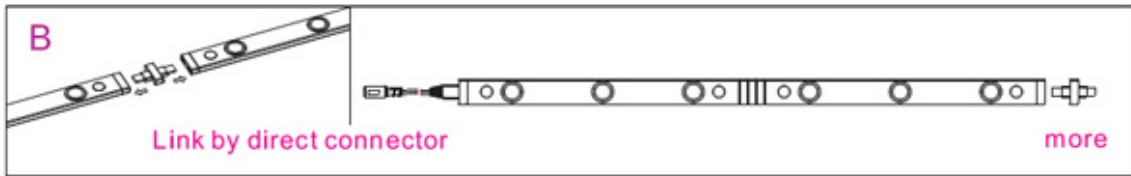

Connection Illustration