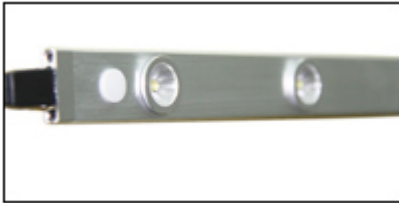

Highlights/Feature

- Super Slim
- No harsh light
- Soft light
- Easy Installation

Brampton, Ontario

Tel: 905-451 5180

web: www.canadaleds.com

Technical Specifications

Beam Angle: 120°

Operating Voltage: 12 VDC

Part Number	Length (mm)	Color Emitted	Light Output (Lumens)
CL-GG240 W	240	White	36
CL-GG240 WW		Warm White	12
CL-GG480 W	480	White	72
CL-GG480 WW		Warm White	24

	0,33M	0,66M	1M
L=320mm	CW 960Lux WW 507Lux	CW 295Lux WW 153 Lux	CW 135 Lux WW 45 Lux
L=480mm	CW 1270Lux WW 612Lux	CW 403Lux WW 201 Lux	CW 175 Lux WW 66 Lux