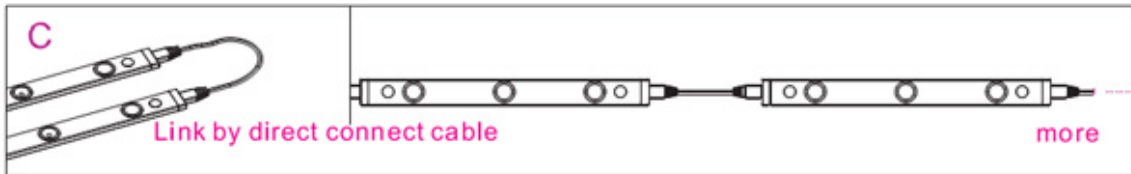

Highlights/Feature

- Super Slim
- No harsh light
- Soft light
- Easy Installation

Brampton, Ontario

Tel: 905-451 5180

web: www.canadaleds.com

Technical Specifications

Beam Angle: 120°

Operating Voltage: 12 VDC

Part Number	Length (mm)	Color Emitted	Light Output (Lumens)
CL-GG240 W	240	White	36
CL-GG240 WW		Warm White	12
CL-GG480 W	480	White	72
CL-GG480 WW		Warm White	24

	0,33M	0,66M	1M
L=320mm	CW 960Lux WW 507Lux	CW 295Lux WW 153 Lux	CW 135 Lux WW 45 Lux
L=480mm	CW 1270Lux WW 612Lux	CW 403Lux WW 201 Lux	CW 175 Lux WW 66 Lux

Connection Illustration

Installation Illustration