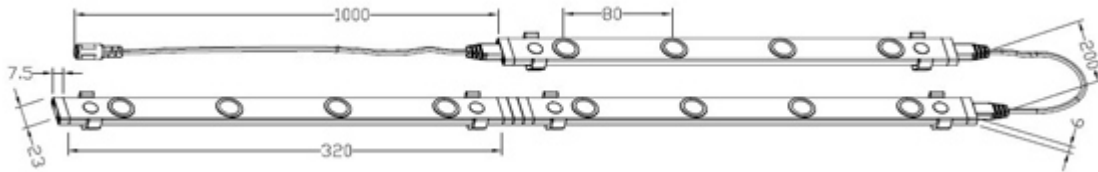

Highlights/Feature

- Super Slim
- No harsh light
- Soft light
- Easy Installation

Brampton, Ontario

Tel: 905-451 5180

web: www.canadaleds.com

Technical Specifications

Beam Angle: 120°

Operating Voltage: 12 VDC

Part Number	Length (mm)	Color Emitted	Light Output (Lumens)
CL-GG240 W	240	White	36
CL-GG240 WW		Warm White	12
CL-GG480 W	480	White	72
CL-GG480 WW		Warm White	24

	0,33M	0,66M	1M
L=320mm	CW 960Lux WW 507Lux	CW 295Lux WW 153 Lux	CW 135 Lux WW 45 Lux
L=480mm	CW 1270Lux WW 612Lux	CW 403Lux WW 201 Lux	CW 175 Lux WW 66 Lux

Connection Illustration

Installation Illustration